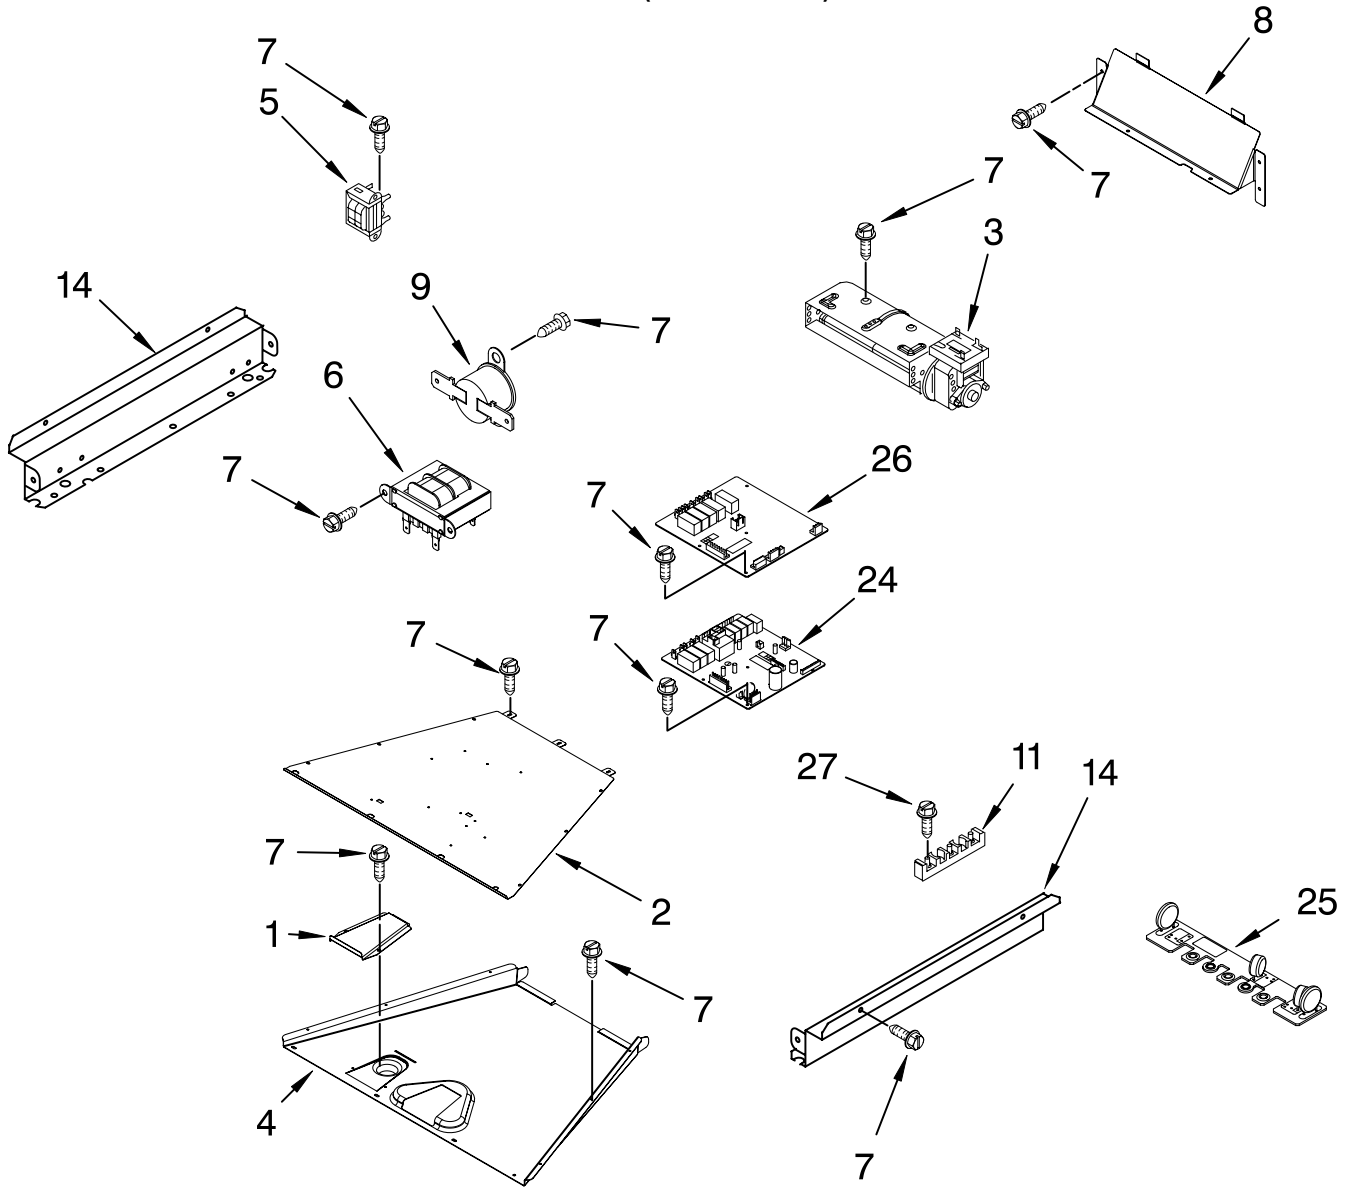

TOP VENTING PARTS

For Model: KDRP767RSS01

(Stainless Steel)

Illus. No.	Part No.	DESCRIPTION
1	9758955	Vent, Exhaust
2	9758954	Vent-Top
3	9759837	Blower 60MM
4	9758953	Vent-Bottom
5	4452104	Transformer, Light
6	8300642	Transformer, Control

Illus. No.	Part No.	DESCRIPTION
7	4449809	Screw, 8-18 x 3/8
8	9758956	Bracket, Blower
9	9758999	Fuse-Thermo 105c 15a/120vac
11	4449868	Block, Terminal

Illus. No.	Part No.	DESCRIPTION
14	4452442	Side, Control Top
24	9761156	Control, Taurus (Appliance Mngr)
25	8302143	Suppressor
26	9758985	Control, Steam
27	4450800	Screw, 8-32 x 3/8

FOR ORDERING INFORMATION REFER TO PARTS PRICE LIST